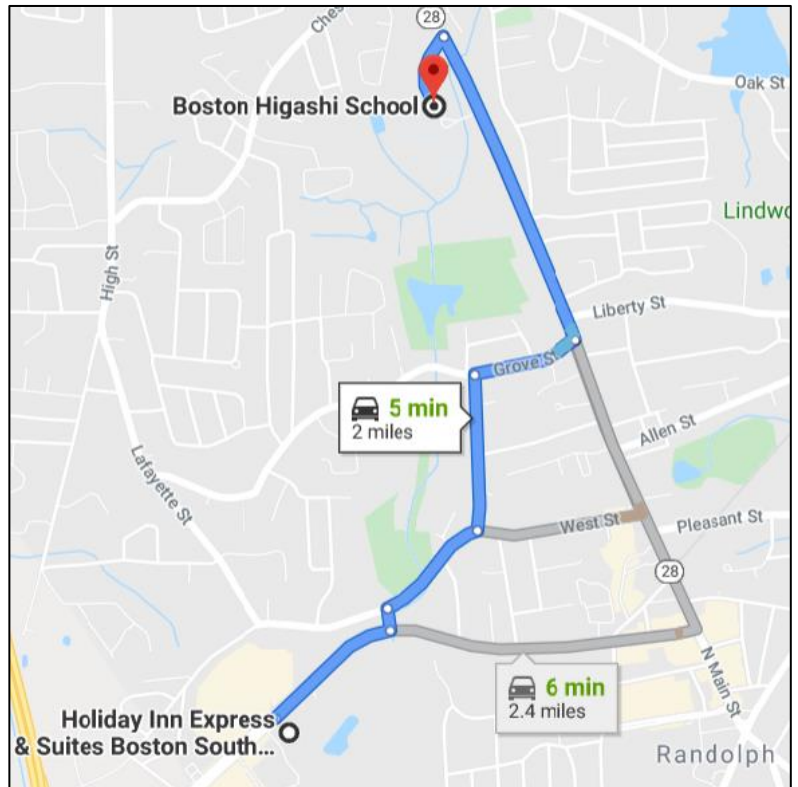

Boston Higashi School Rate Available!

Boston South - Randolph

Now offering a seasonal rate for friends and family members coming in to visit the Boston Higashi School! Call the hotel directly and ask for the Boston Higashi School Rate, or book online with the Corporate ID 786950066.

60 Mazzeo Drive
Randolph, MA 02368
781-850-8850
www.hiexpress.com/randolphma